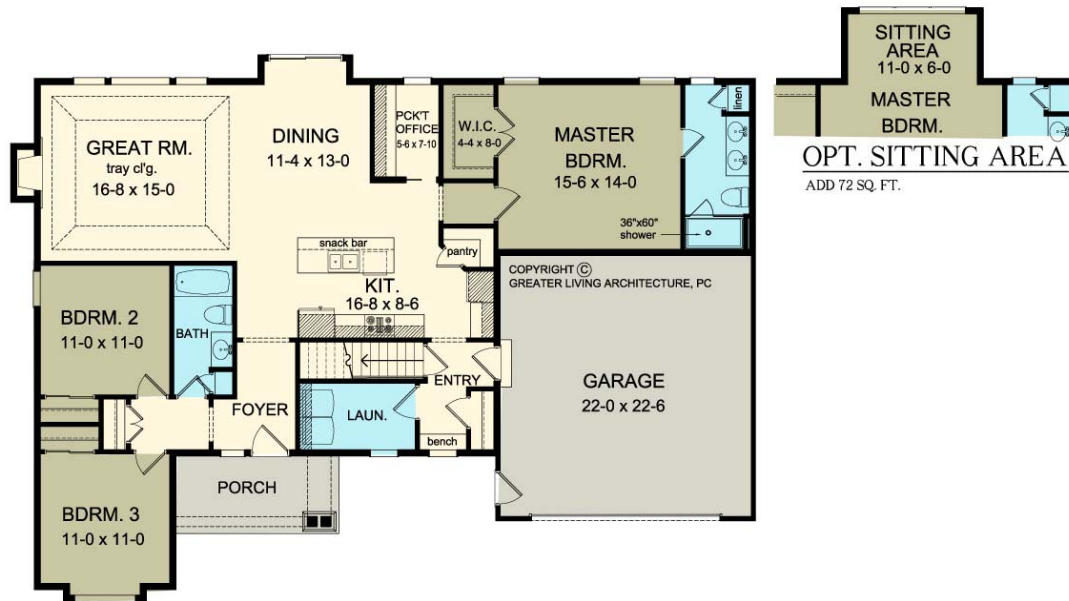

THE JORDAN

www.greaterliving.com

© Copyright 2014

**** Images shown may differ from final construction documents. ***

FIRST FLOOR	1744 sq.ft.	9'-0" First Floor Ceiling Height	WIDTH	61' 2"
SECOND FLOOR	N/A sq.ft.		DEPTH	44' 4"
TOTAL	1744 sq.ft.		PROJECT	2533