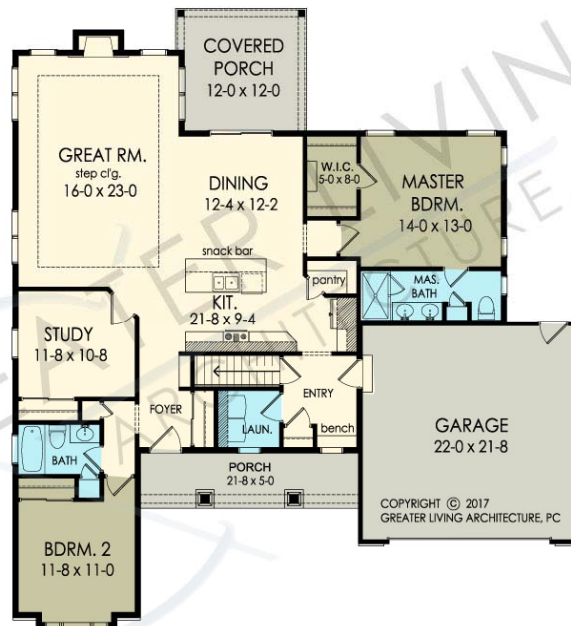

THE PENROSE

www.greaterliving.com

© Copyright 2017

**** Images shown may differ from final construction documents. ***

FIRST FLOOR	1737 sq.ft.	9'-0" First Floor Ceiling Height	WIDTH	46' 4"
SECOND FLOOR	N/A sq.ft.		DEPTH	60' 4"
TOTAL	1737 sq.ft.		PROJECT	2489Z