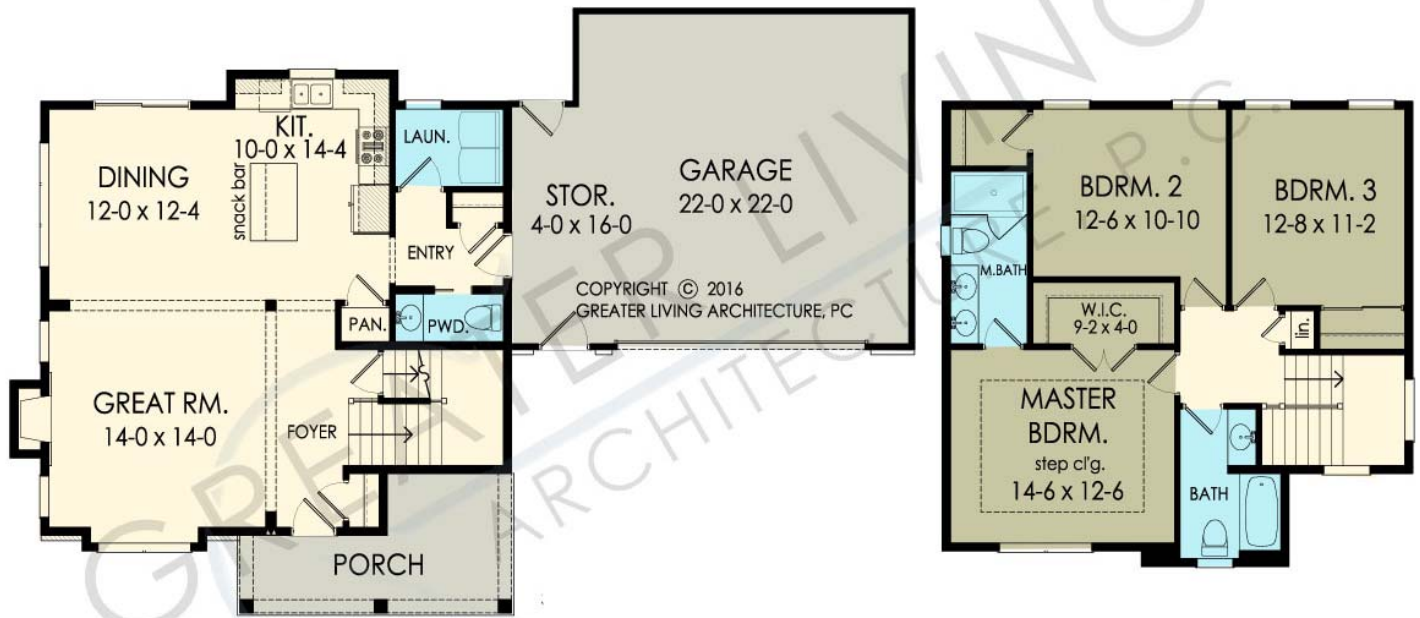

**THE BERKLEY**

www.greaterliving.com

© Copyright 2016

\*\*\* Images shown may differ from final construction documents. \*\*\*

FIRST FLOOR	848 sq.ft.	<b>9'-0" First Floor Ceiling Height</b>	WIDTH	<b>56' 4"</b>
SECOND FLOOR	850 sq.ft.		DEPTH	<b>39' 0"</b>
TOTAL	1698 sq.ft.		PROJECT	<b>15349</b>