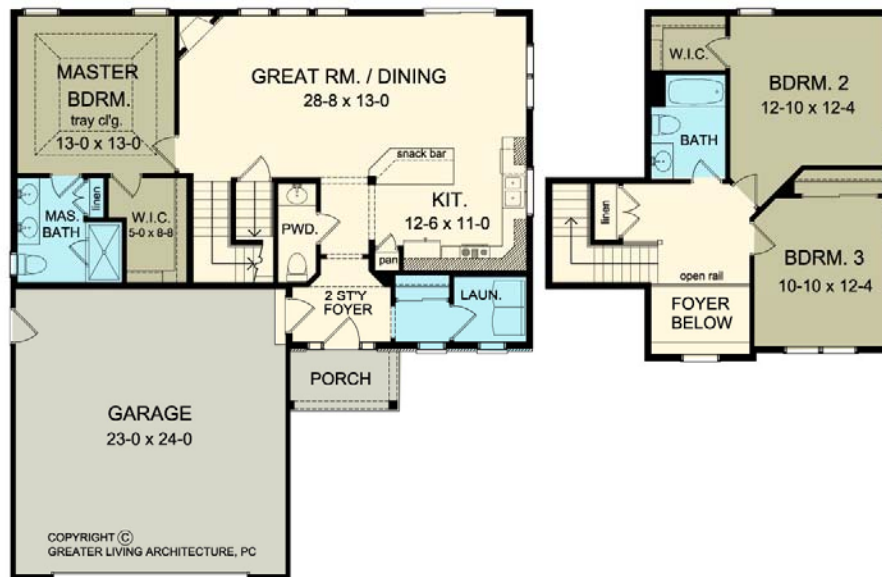

**THE CLINTON**

www.greaterliving.com

© Copyright 2013

\*\*\* Images shown may differ from final construction documents. \*\*\*

FIRST FLOOR	1090 sq.ft.	<b>9'-0" First Floor Ceiling Height</b>	WIDTH	<b>43' 0"</b>
SECOND FLOOR	603 sq.ft.		DEPTH	<b>47' 0"</b>
TOTAL	1693sq.ft.		PROJECT	<b>15193D</b>