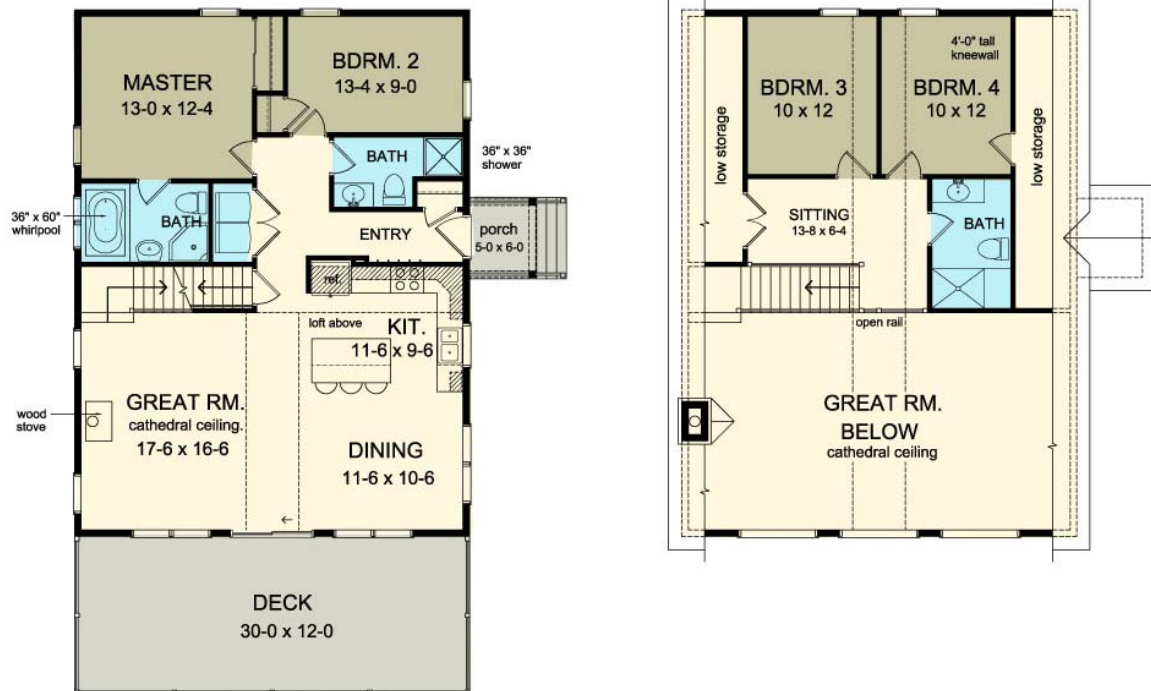

THE LAKE CHALET

www.greaterliving.com

© Copyright 2014

*** Images shown may differ from final construction documents. ***

FIRST FLOOR	1200 sq.ft.	9'-0" First Floor Ceiling Height	WIDTH	35' 0"
SECOND FLOOR	491 sq.ft.		DEPTH	40' 0"
TOTAL	1691 sq.ft.		PROJECT	15289