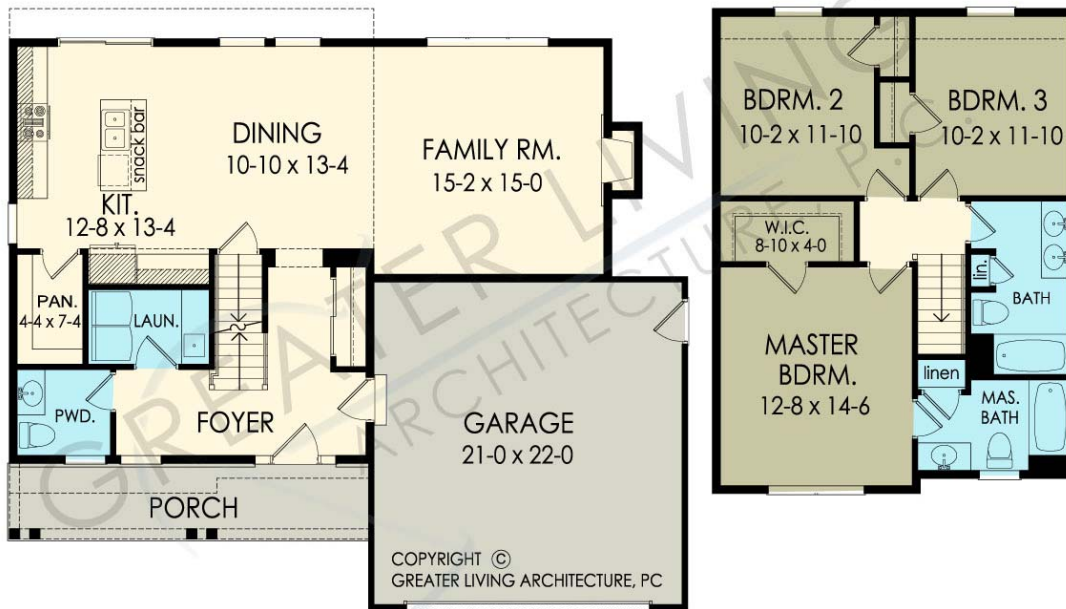

THE HAWTHORNE

www.greaterliving.com

© Copyright 2015

*** Images shown may differ from final construction documents. ***

FIRST FLOOR	922 sq.ft.	8'-0" First Floor Ceiling Height	WIDTH	44' 8"
SECOND FLOOR	757 sq.ft.		DEPTH	39' 8"
TOTAL	1679sq.ft.		PROJECT	15322B