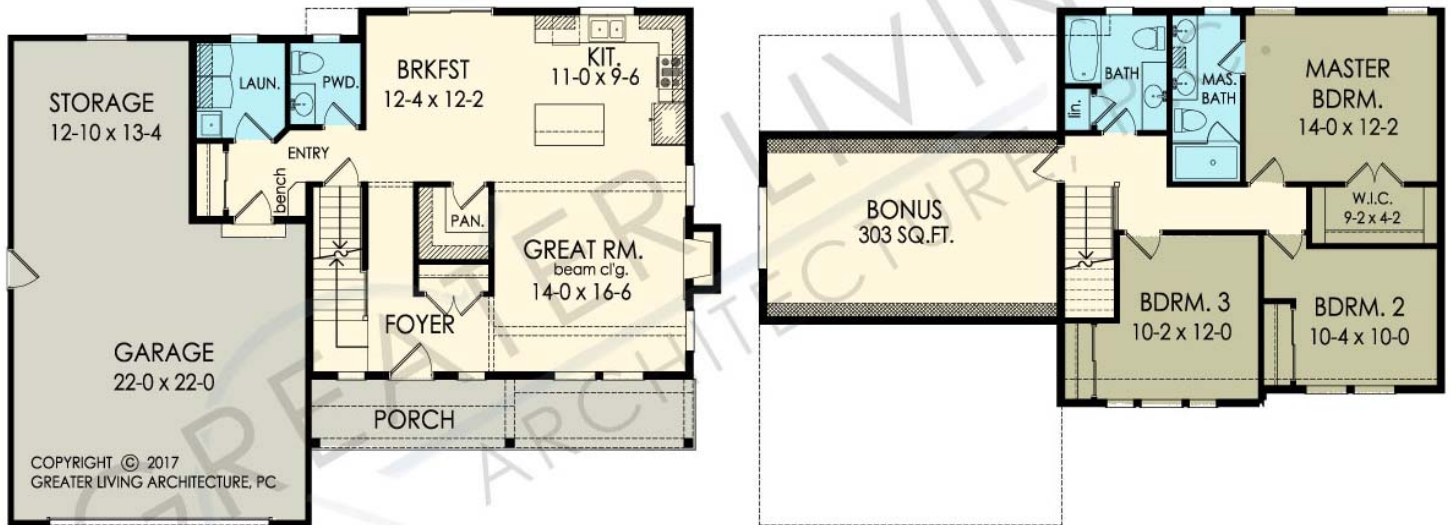

**THE WOODBRIDGE**

www.greaterliving.com

© Copyright 2017

\*\*\* Images shown may differ from final construction documents. \*\*\*

FIRST FLOOR	870 sq.ft.	<b>9'-0" First Floor Ceiling Height</b>	WIDTH	<b>49' 10"</b>
SECOND FLOOR	804 sq.ft.		DEPTH	<b>37' 8"</b>
TOTAL	1674 sq.ft.		PROJECT	<b>15376B</b>