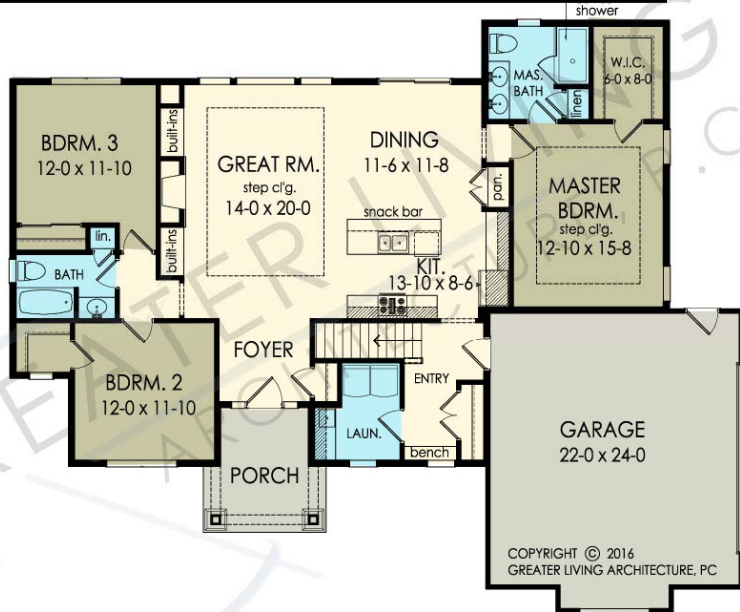

THE WINDAMERE

www.greaterliving.com

© Copyright 2016

**** Images shown may differ from final construction documents. ***

FIRST FLOOR	1671 sq.ft.	9'-0" First Floor Ceiling Height	WIDTH	62' 8"
SECOND FLOOR	N/A sq.ft.		DEPTH	50' 8"
TOTAL	1671 sq.ft.		PROJECT	2561