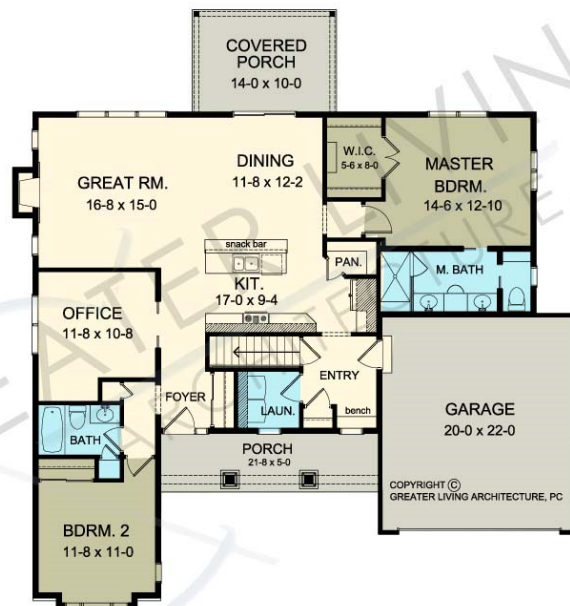

THE BROOKLYN

www.greaterliving.com

© Copyright 2016

*** Images shown may differ from final construction documents. ***

FIRST FLOOR	1636 sq.ft.	9'-0" First Floor Ceiling Height	WIDTH	54' 4"
SECOND FLOOR	N/A sq.ft.		DEPTH	58' 4"
TOTAL	1636 sq.ft.		PROJECT	2489X