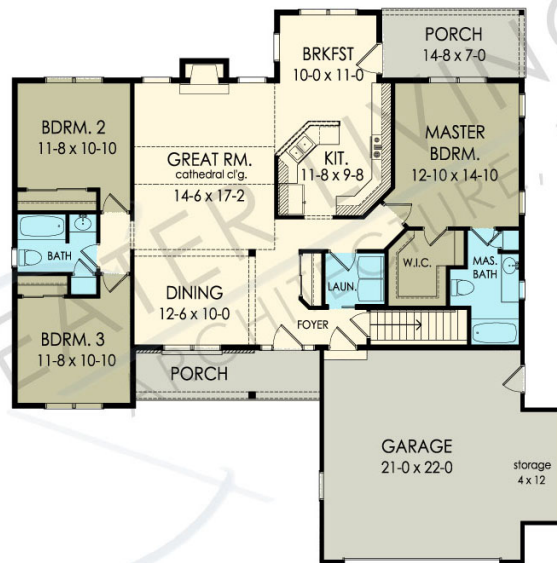

**THE WILSON**

www.greaterliving.com

© Copyright 2002

FIRST FLOOR	<b>1628</b> sq.ft.	<b>9'-0" First Floor Ceiling Height</b>	WIDTH	<b>56' 8"</b>
SECOND FLOOR	<b>N/A</b> sq.ft.		DEPTH	<b>57' 0"</b>
TOTAL	<b>1628</b> sq.ft.		PROJECT	<b>2254F</b>