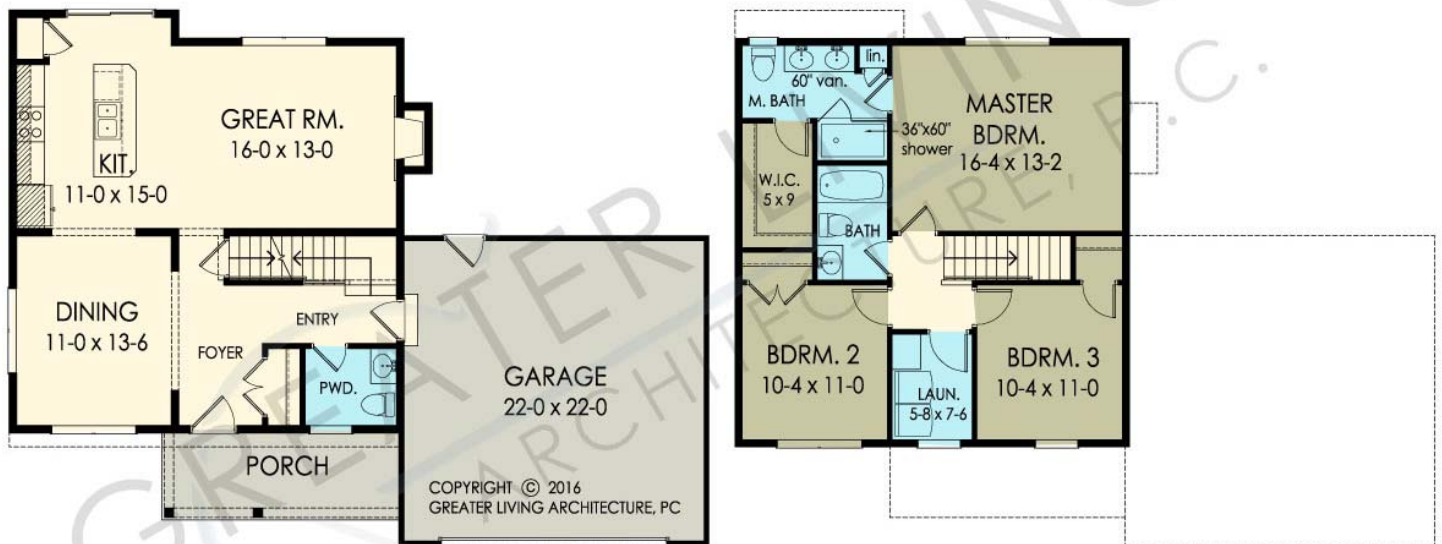

**THE BYRON**

www.greaterliving.com

© Copyright 2017

\*\*\*\* Images shown may differ from final construction documents. \*\*\*\*

FIRST FLOOR	808 sq.ft.	<b>9'-0" First Floor Ceiling Height</b>	WIDTH	<b>49' 8"</b>
SECOND FLOOR	812 sq.ft.		DEPTH	<b>38 0"</b>
TOTAL	1620 sq.ft.		PROJECT	<b>15355B</b>