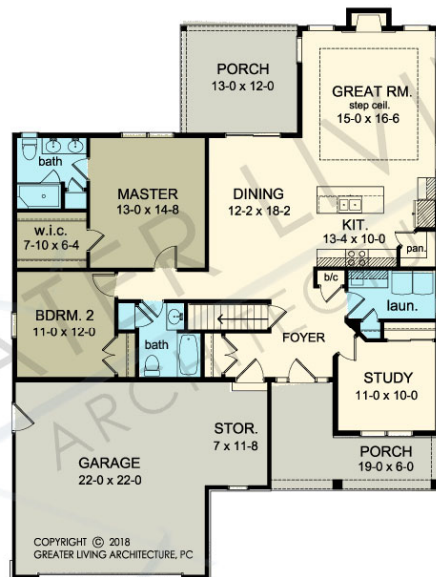

THE GRANGER

www.greaterliving.com

© Copyright 2018

*** Images shown may differ from final construction documents. ***

FIRST FLOOR	1608 sq.ft.	9'-0" First Floor Ceiling Height	WIDTH	48' 0"
SECOND FLOOR	N/A sq.ft.		DEPTH	62' 0"
TOTAL	1608 sq.ft.		PROJECT	2606