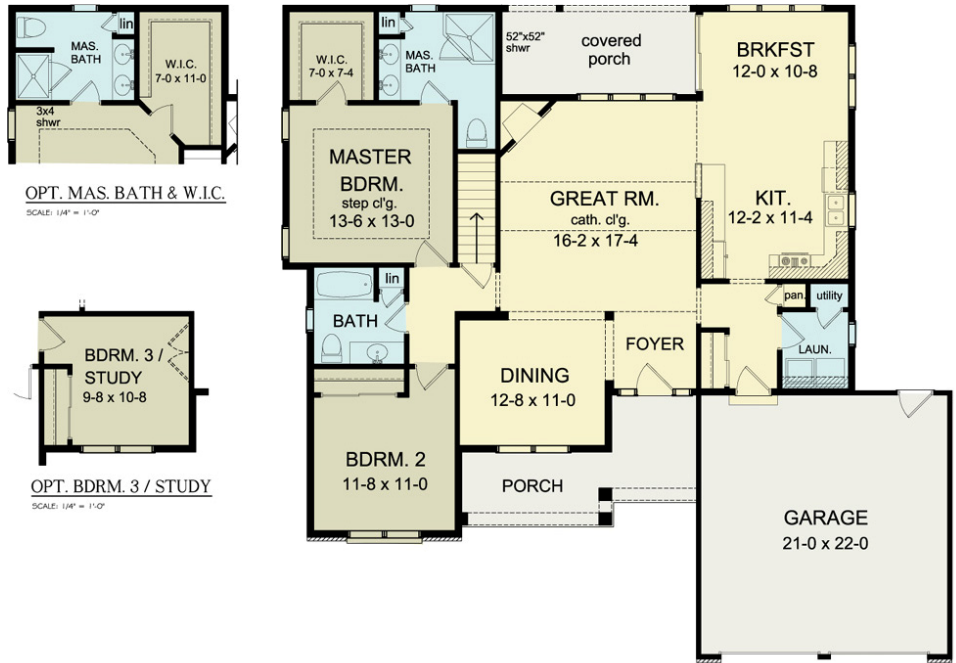

THE MELBOURNE

www.greaterliving.com

© Copyright 2007

| | | | | |
|--------------|-------------|---|---------|----------------|
| FIRST FLOOR | 1571 sq.ft. | 9'-0" First Floor Ceiling Height | WIDTH | 55' 0" |
| SECOND FLOOR | N/A sq.ft. | | DEPTH | 53' 8" |
| TOTAL | 1571 sq.ft. | | PROJECT | CONCEPT |