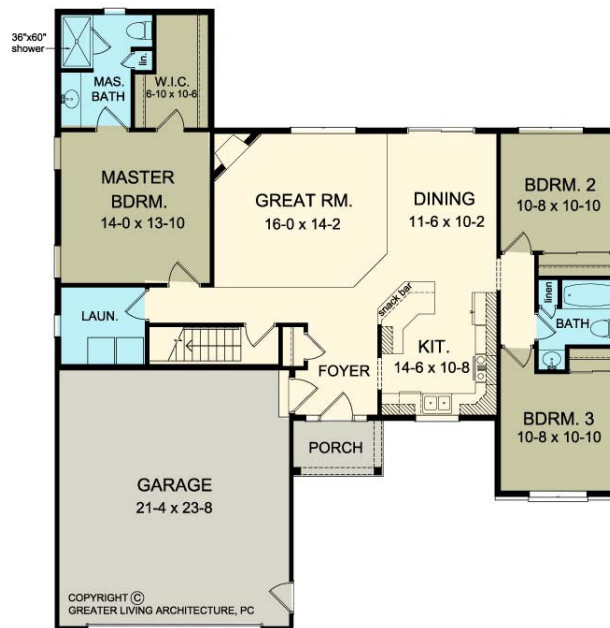

THE ARLINGTON

www.greaterliving.com

© Copyright 2014

*** Images shown may differ from final construction documents. ***

FIRST FLOOR	1555 sq.ft.	9'-0" First Floor Ceiling Height	WIDTH	52' 4"
SECOND FLOOR	N/A sq.ft.		DEPTH	57' 4"
TOTAL	1555 sq.ft.		PROJECT	2382Z