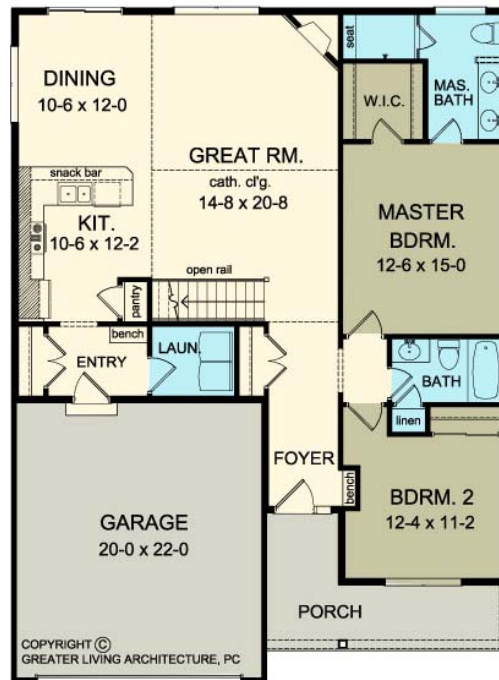

THE WEXFORD

www.greaterliving.com

© Copyright 2014

*** Images shown may differ from final construction documents. ***

FIRST FLOOR	1452 sq.ft.	9'-0" First Floor Ceiling Height	WIDTH	39' 0"
SECOND FLOOR	N/A sq.ft.		DEPTH	53' 0"
TOTAL	1452 sq.ft.		PROJECT	2523