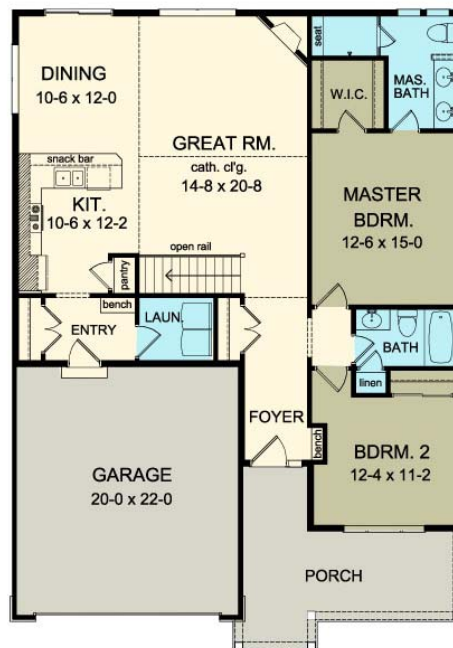

**THE RUSHFORD**

www.greaterliving.com

© Copyright 2014

\*\*\* Images shown may differ from final construction documents. \*\*\*

FIRST FLOOR	1452 sq.ft.	<b>9'-0" First Floor Ceiling Height</b>	WIDTH	<b>39' 0"</b>
SECOND FLOOR	N/A sq.ft.		DEPTH	<b>55' 8"</b>
TOTAL	1452 sq.ft.		PROJECT	<b>2523B</b>