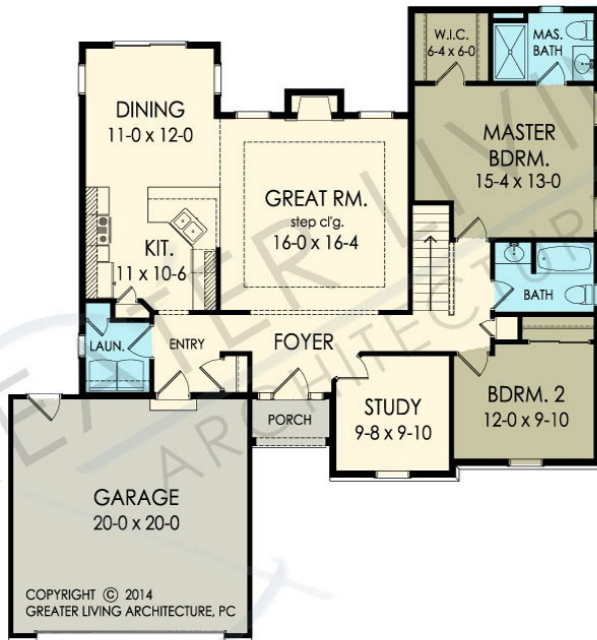

THE UNION PARK

www.greaterliving.com

© Copyright 2008

*** Images shown may differ from final construction documents. ***

FIRST FLOOR	1438 sq.ft.	9'-0" First Floor Ceiling Height	WIDTH	50' 4"
SECOND FLOOR	N/A sq.ft.		DEPTH	53' 8"
TOTAL	1438 sq.ft.		PROJECT	2415