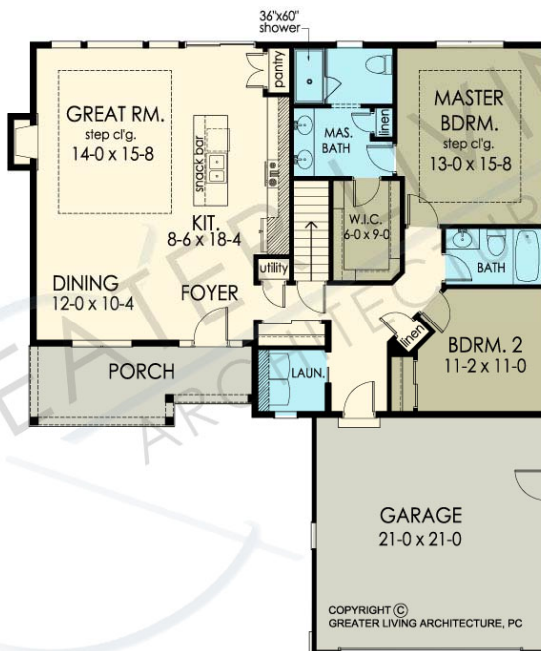

THE TRESCOTT

www.greaterliving.com

© Copyright 2015

**** Images shown may differ from final construction documents. ***

FIRST FLOOR	1408 sq.ft.	9'-0" First Floor Ceiling Height	WIDTH	46' 0"
SECOND FLOOR	N/A sq.ft.		DEPTH	54' 4"
TOTAL	1408 sq.ft.		PROJECT	2529