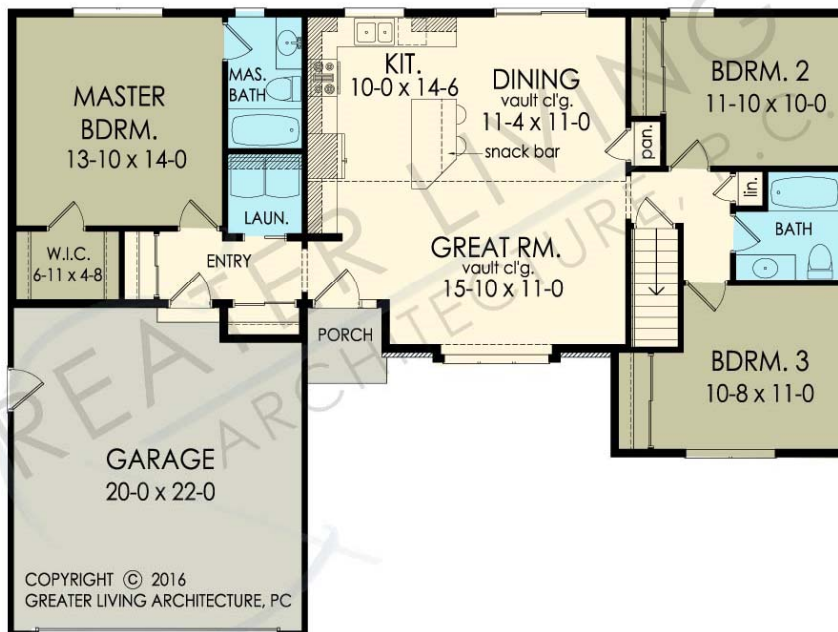

THE LOCKHART

www.greaterliving.com

© Copyright 2005

*** Images shown may differ from final construction documents. ***

FIRST FLOOR	1351 sq.ft.	8'-0" First Floor Ceiling Height	WIDTH	56' 4"
SECOND FLOOR	N/A sq.ft.		DEPTH	42' 0"
TOTAL	1351 sq.ft.		PROJECT	1155B