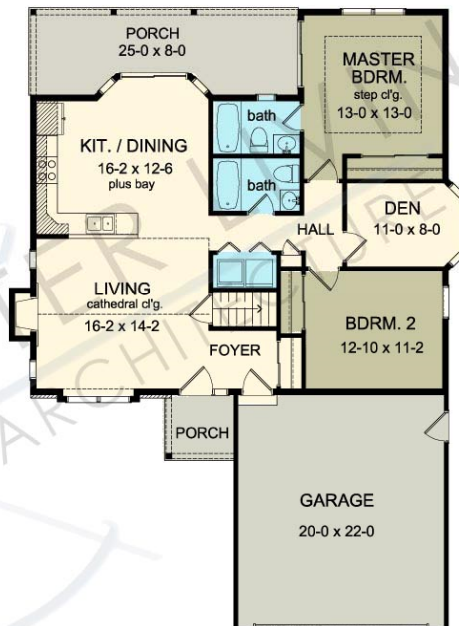

THE LAUREL

www.greaterliving.com

© Copyright 2004

*** Images shown may differ from final construction documents. ***

FIRST FLOOR	1239 sq.ft.	8'-0" First Floor Ceiling Height	WIDTH	41' 0"
SECOND FLOOR	N/A sq.ft.		DEPTH	58' 0"
TOTAL	1239 sq.ft.		PROJECT	1108B