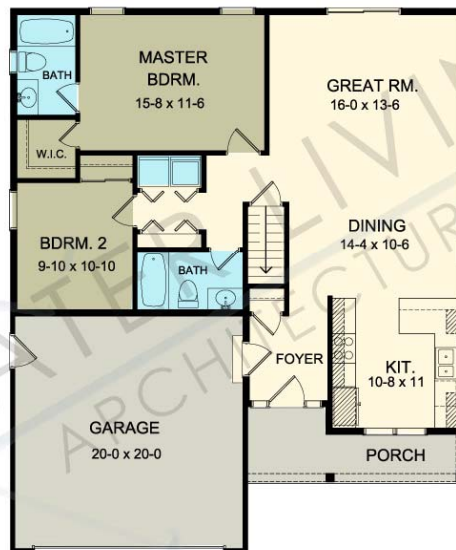

THE LANTANA

www.greaterliving.com

© Copyright 2007

*** Images shown may differ from final construction documents. ***

FIRST FLOOR	1167 sq.ft.	8'-0" First Floor Ceiling Height	WIDTH	38' 4"
SECOND FLOOR	N/A sq.ft.		DEPTH	46' 0"
TOTAL	1167 sq.ft.		PROJECT	1156